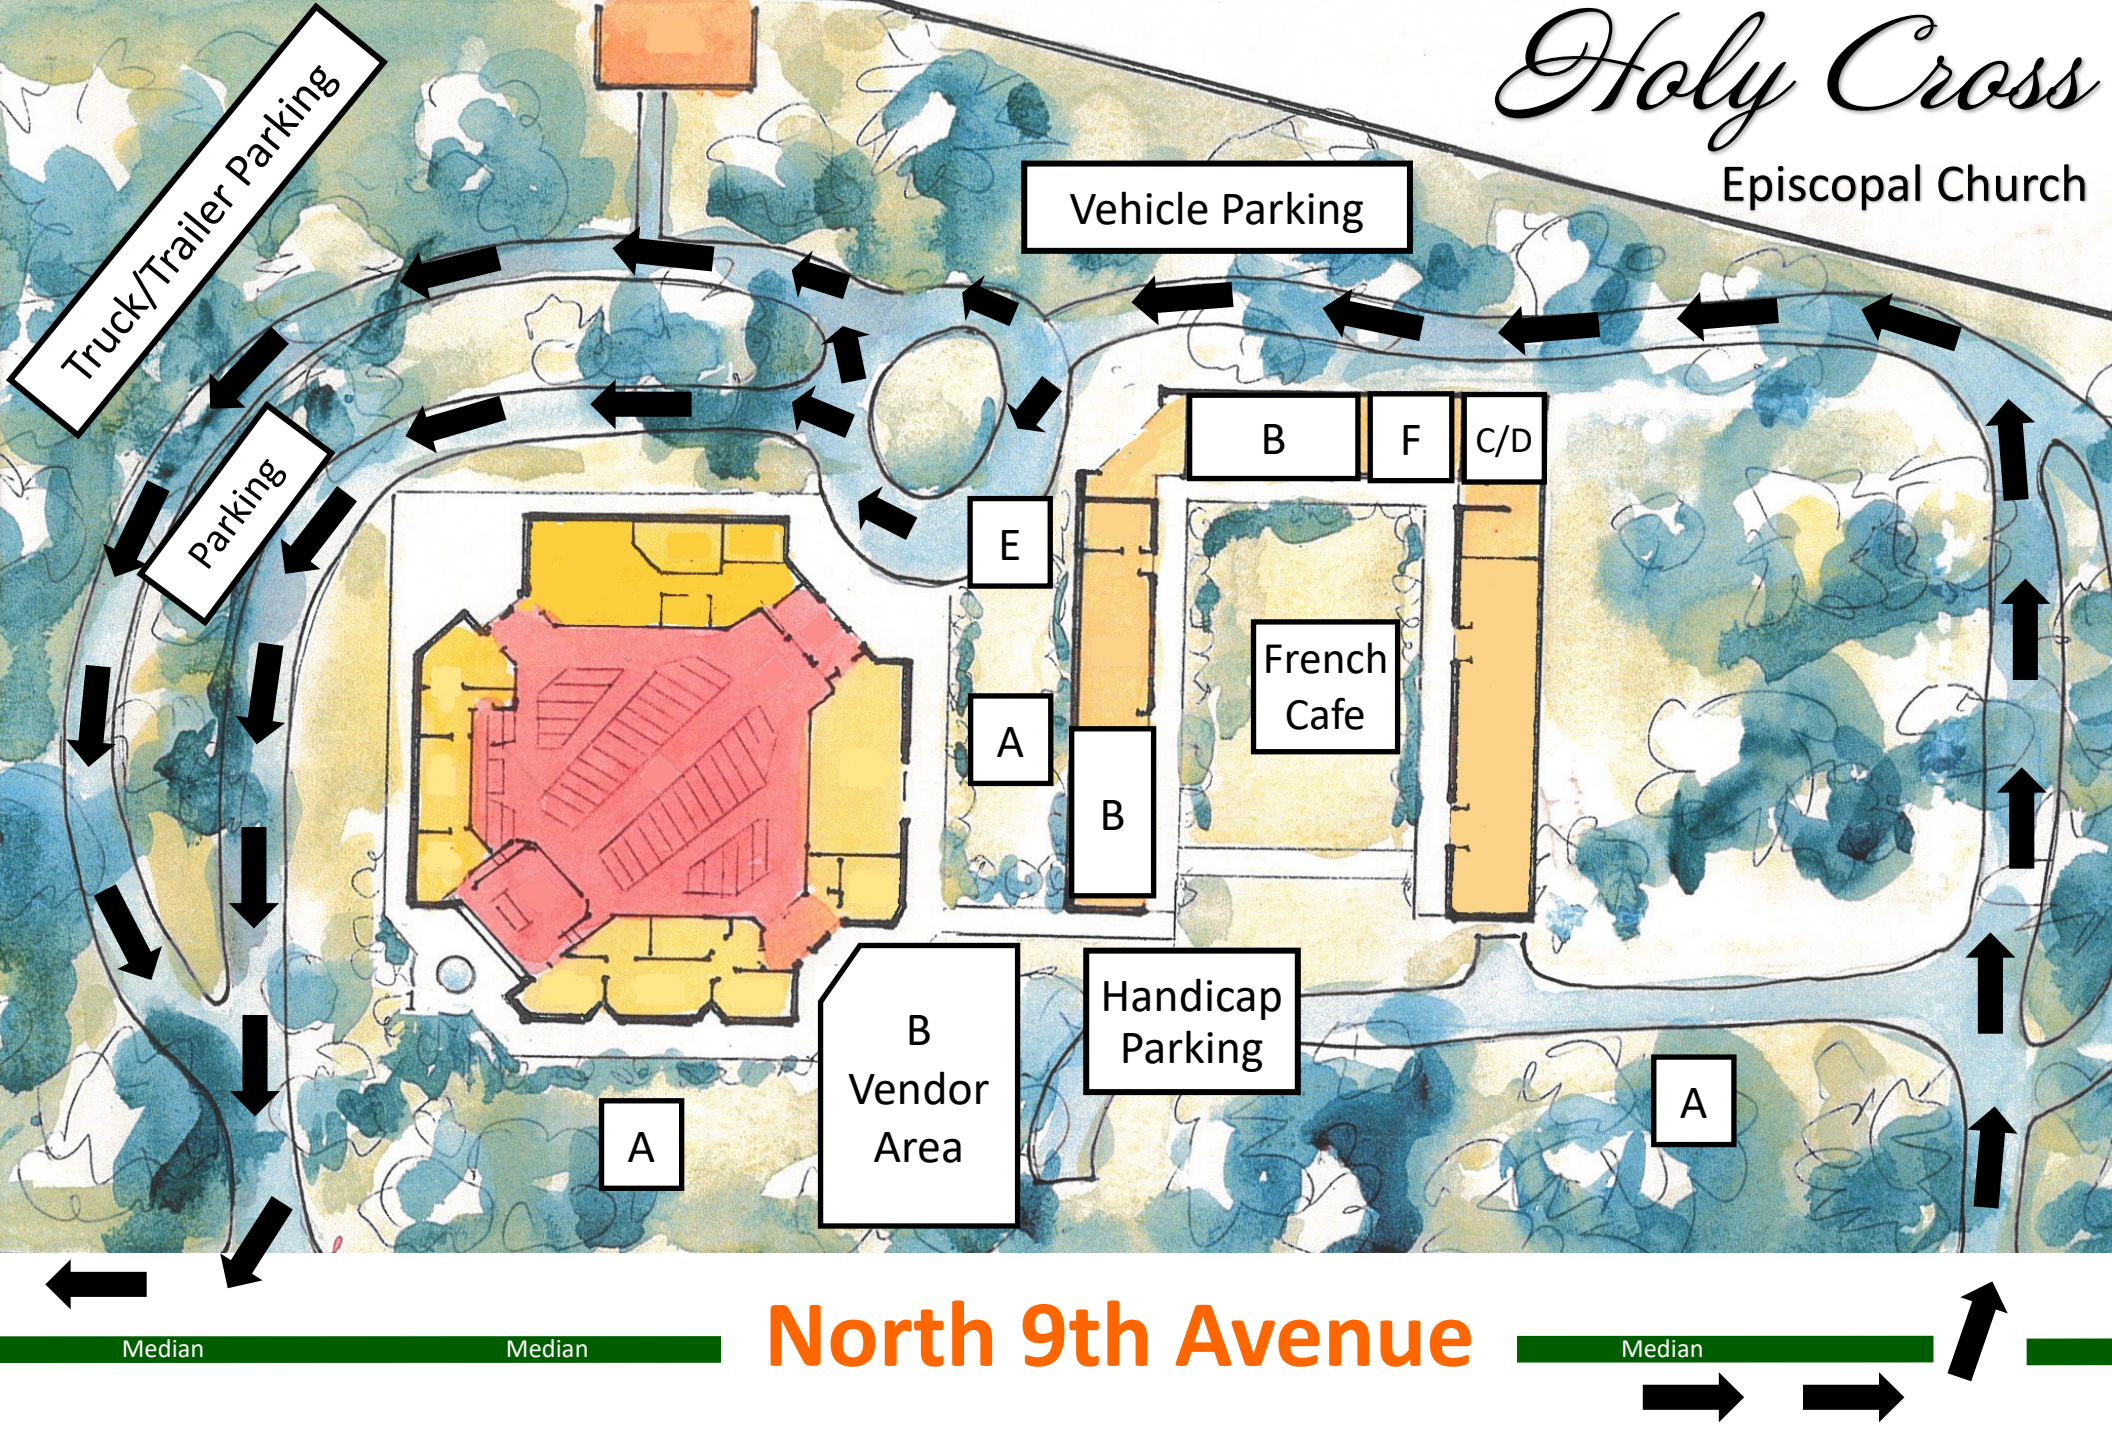

Holy Cross

Episcopal Church

Legend: **A** - Check-in/Hospitality/First Aid **B** - Vendor Area

C - Women's Restroom **D** - Men's Restroom **E** - Unload **F** - Food Service